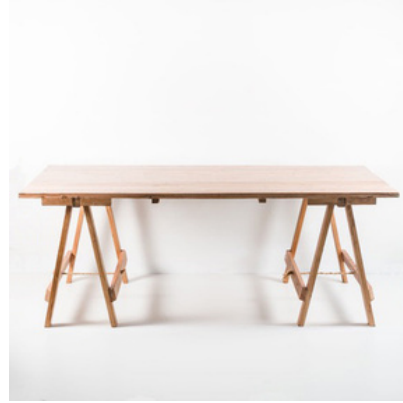

ELM WOOD TRESTLE
TABLE - 2.1m L x 1.1m
W
R450